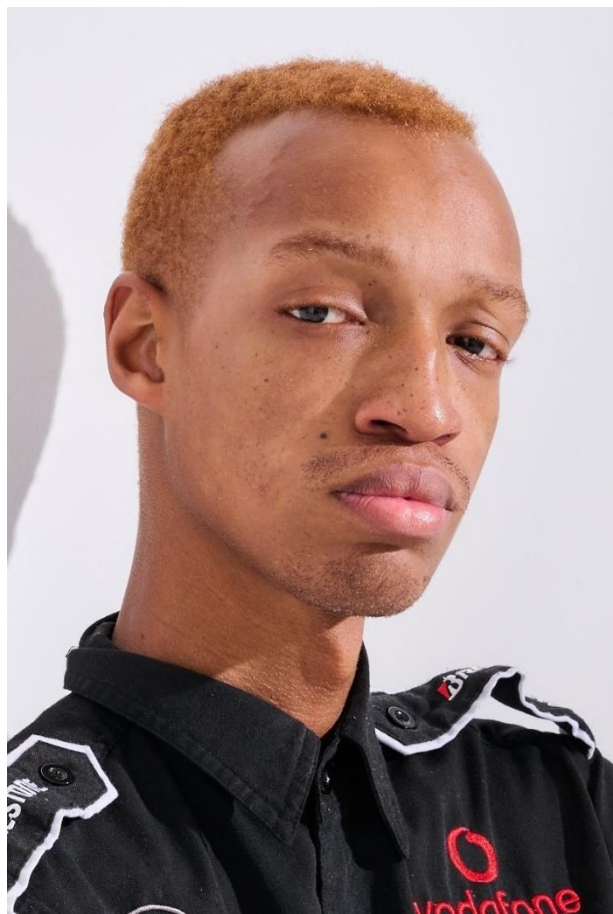

COL

CASTING OFFICE LONA

Casting Office Lona

〒901-2225

137-2 Ojana Ginowan-City, Okinawa-Japan

YANCY

ヤンシー

Height: 188 cm  
Chest: 88 cm  
Waist: 72 cm  
Hips: 93 cm  
Shoes: 31 cm