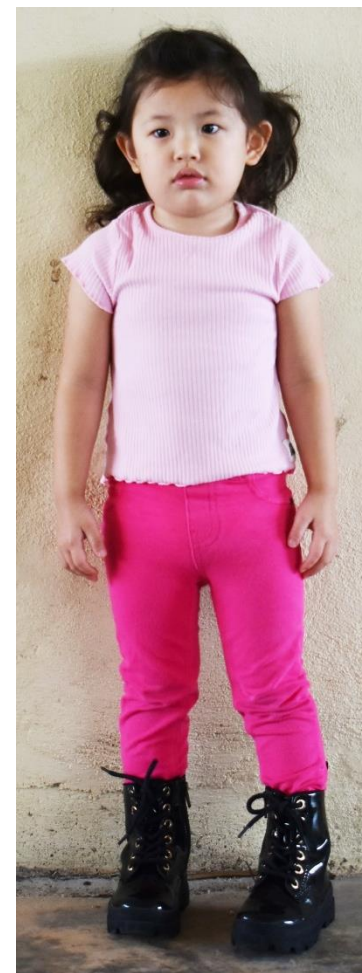

COL

CASTING OFFICE LONA

Casting Office Lona

〒901-2225

137-2 Ojana Ginowan-City, Okinawa-Japan

MIHEE

ミヒ

Height: 90cm

Shoes: 15 cm

AGE: 2