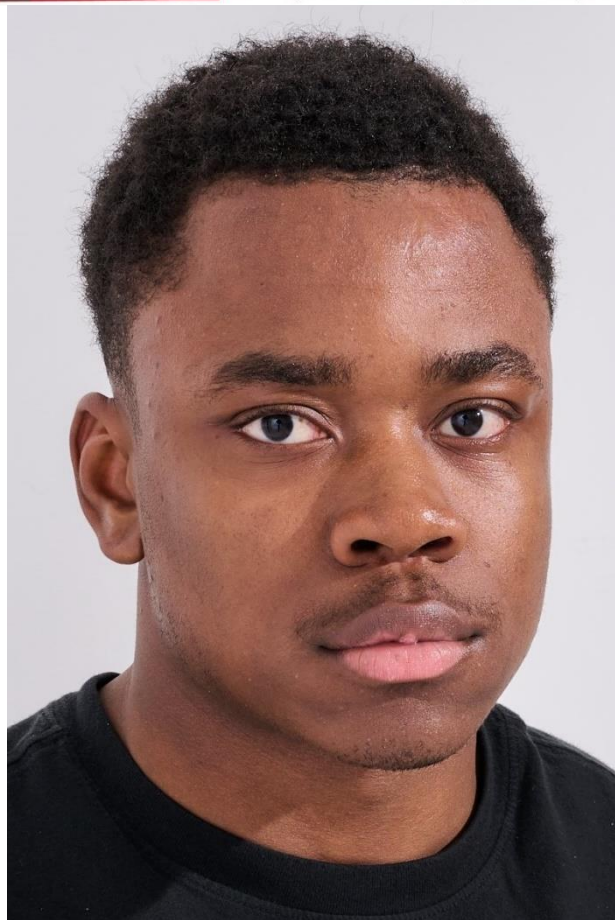

COL

CASTING OFFICE LONA

Casting Office Lona

〒901-2225

137-2 Ojana Ginowan-City, Okinawa-Japan

DONY

ドニー

Height: 174 cm
Chest: 100 cm
Waist: 83 cm
Hips: 102 cm
Shoes: 27.5 cm