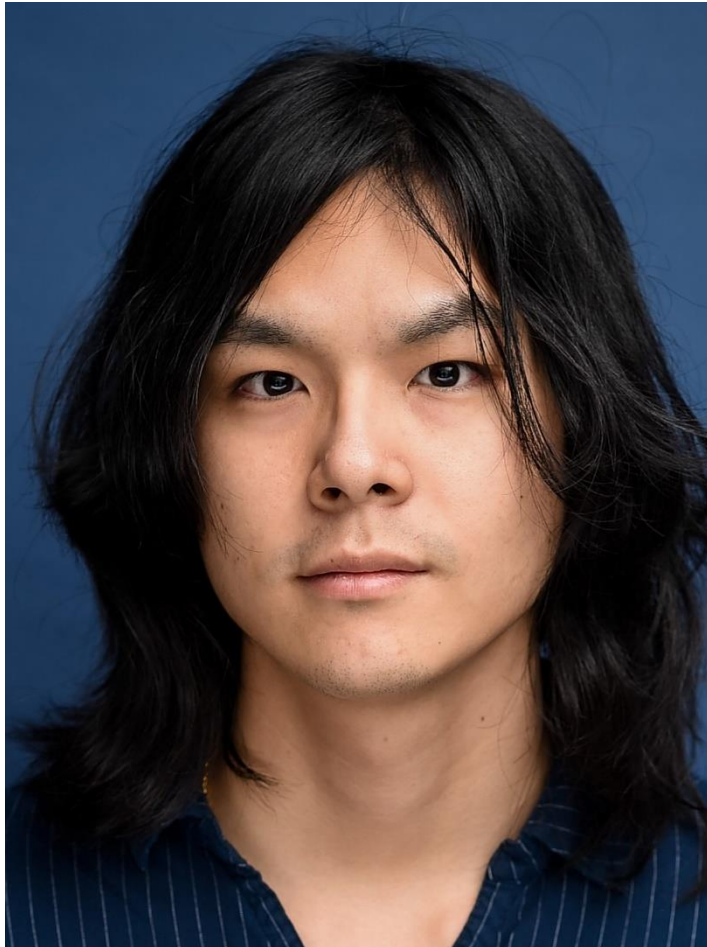

COL

CASTING OFFICE LONA

Casting Office Lona

〒901-2225

137-2 Ojana Ginowan-City, Okinawa-Japan

TAIYO KU
タイヨウ・クウ

Height: 180cm
Chest: 87cm
Waist: 73 cm
Hips: 98cm
Shoes: 28 cm