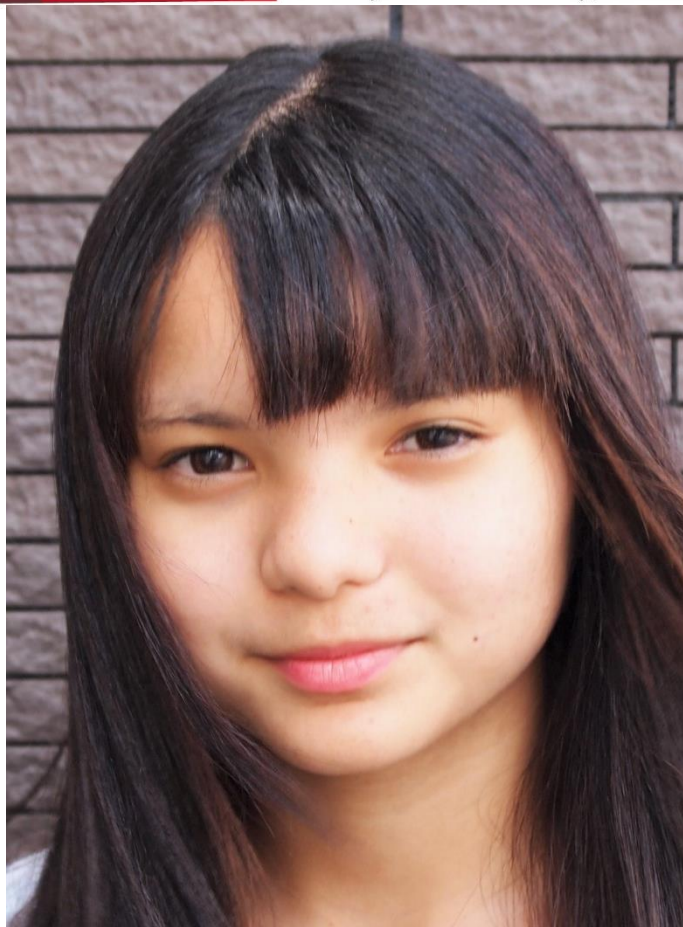

COL

CASTING OFFICE LONA

Casting Office Lona

〒901-2225

137-2 Ojana Ginowan-City, Okinawa-Japan

Height: 144 cm
Bust: 76cm
Waist: 59cm
Hips: 80cm
Shoe Size: 23.5 cm
Age: 13

ECO SHIROMA

恵己・城間